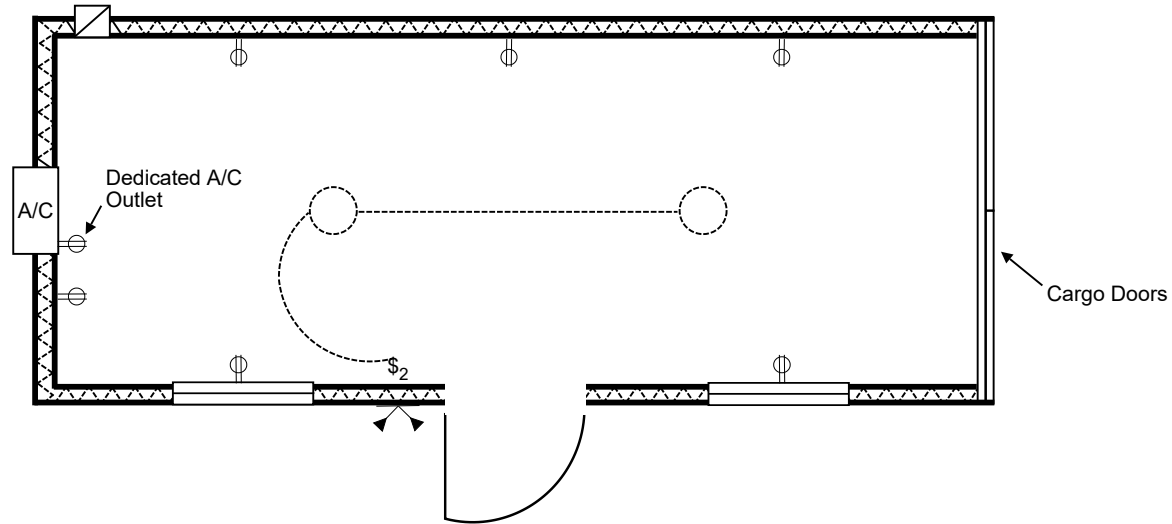

20ft Portable Container Office
160 SQFT

Price:

Model:
20FTFUOF

Project:

Drawn:

Product Name:
20' Portable Container Office

Scale:
1/4":1'0"

Date:
03/15/2024